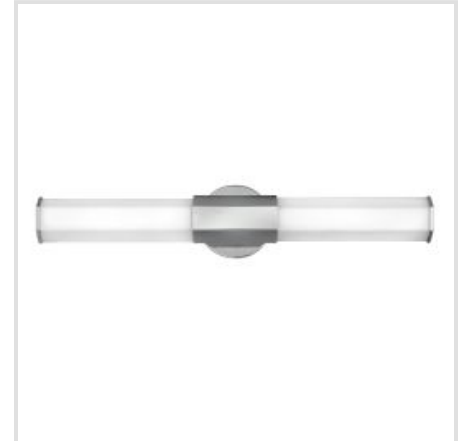

# HINKLEY | FACET

For a profile that is unpretentious, yet unforgettable, view all the sides of Facet. Interesting angles combine with a bold center bracelet to create the edgy and contemporary look. Hexagonal etched glass is showcased by a Matte Black center and end caps of the same shape, while the Invisi mount system remains unseen to simply highlight the superior style. Fitted with an integral LED module and crafted to IP44 specification, this head-turner is a great fit for bathroom use too.

**BRAND**

Hinkley

**GUARANTEE**

Standard 2 Year  
Guarantee

**QN-FACET-LED2-HB-BATH**

Facet Dual LED Wall Light - Heritage Brass

**QN-FACET-LED2-BK-BATH**

Facet Dual LED Wall Light - Matte Black

**QN-FACET-LED1-BK-BATH**

Facet Single LED Wall Light - Matte Black

### **QN-FACET-LED1-PC-BATH**

Facet Single LED Wall Light - Polished  
Chrome