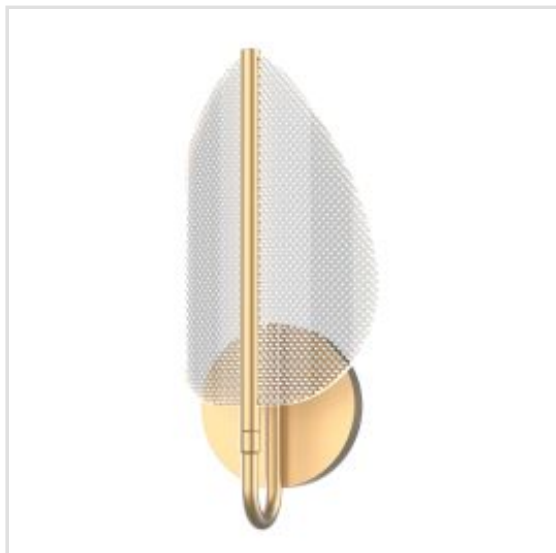

ALORA | FLORIANA

As its name implies, Floriana is inspired by natural floral formations with a twist of Art Deco Sensibilities. Edge lit leaves twirl around a strong architectural Vintage Brass frame. This collection is sure to make waves in any space.

BRAND

Alora

GUARANTEE

Standard 2 Year
Guarantee

QN-FLORIANA-1W-NBR

Floriana 1 Leaf LED Wall Light - Natural Brass

QN-FLORIANA-8P-L-NBR

Floriana 8 Leaf LED Chandelier Large - Natural Brass