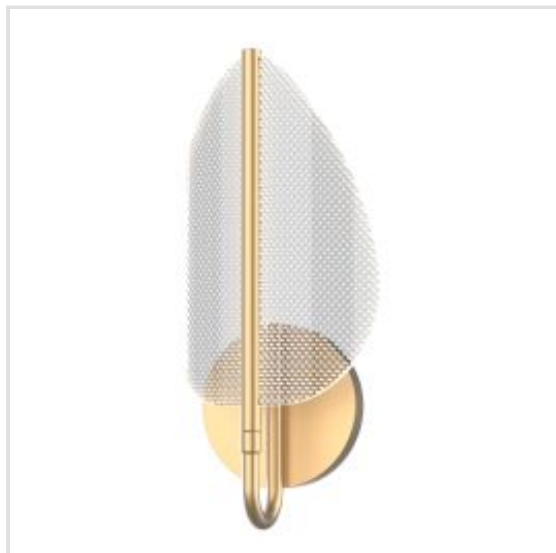

# ALORA | FLORIANA

As its name implies, Floriana is inspired by natural floral formations with a twist of Art Deco Sensibilities. Edge lit leaves twirl around a strong architectural Vintage Brass frame. This collection is sure to make waves in any space.

**BRAND**

Alora

**GUARANTEE**

Standard 2 Year  
Guarantee

**QN-FLORIANA-1W-NBR**

Floriana 1 Leaf LED Wall Light - Natural Brass

**QN-FLORIANA-P-S-NBR**

Floriana 5 Leaf LED Chandelier Small - Natural Brass