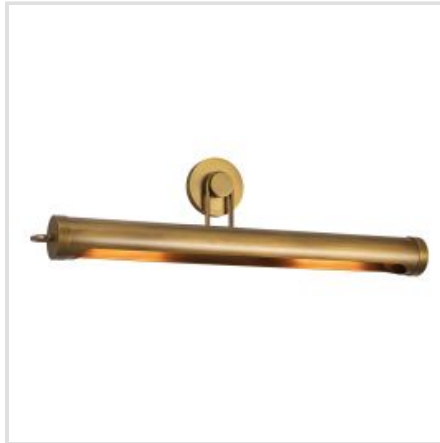

ALORA | WYNWOOD

Industrial hardware dances with soft opal glass in the Wynwood collection. Inspired by vintage machinery components, the Wynwood makes vintage look brand new again. Meticulous details such as the metal loops on each piece speak to the uniqueness this collection brings. The Wynwood is sure to bring classic warmth to any space.

BRAND

Alora

GUARANTEE

Standard 2 Year
Guarantee

QN-WYNWOOD-TL-UBZ

Wynwood 1 It Table Lamp - Urban
Bronze

QN-WYNWOOD-TL-VBS

Wynwood 1 It Table Lamp - Vintage
Brass

QN-WYNWOOD-1WB-VBS

Wynwood 1 It Wall Light - Vintage Brass

QN-WYNWOOD-PL-L-UBZ

Wynwood 2 It Large Picture Light -
Urban Bronze

QN-WYNWOOD-PL-L-VBS

Wynwood 2 It Large Picture Light -
Vintage Brass

QN-WYNWOOD-PL-M-UBZ