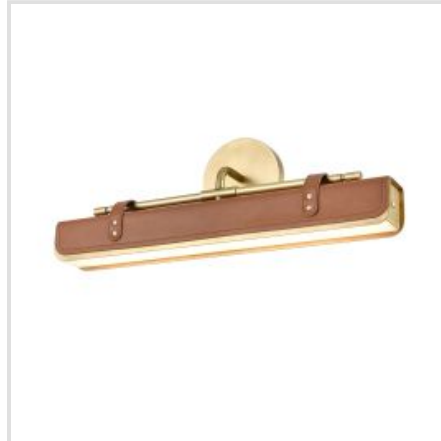

ALORA | VALISE

Valise is a unique linear fixture inspired by vintage luxury luggage. Premium vegan leather combines with integrated dimmable LED lighting and a metal base for an unforgettable piece. Available in black tuxedo leather with vintage brass metalwork and acrylic diffuser.

BRAND

Alora

GUARANTEE

Standard 2 Year
Guarantee

QN-VALISE-LP80-VBS-CL

Valise LED Linear Pendant - Vintage
Brass/Cognac Leather

QN-VALISE-W-VBS-CL

Valise LED Wall Light - Vintage
Brass/Cognac Leather

QN-VALISE-W-VBS-TL

Valise LED Wall Light - Vintage
Brass/Tuxedo Leather