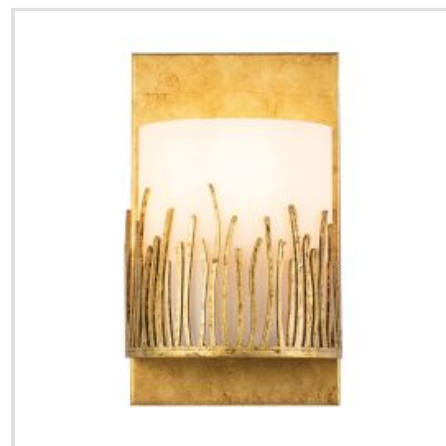

QUINTIESSE | SAWGRASS

The silhouette of natural sawgrass serves as a muse for the Sawgrass series. The sharply defined shapes surround and cup each opal glass shade with organic design appeal. The chandelier has detachable finials if you prefer this look. With a luxurious distressed gold finish the Sawgrass has a timeless appeal suitable for any setting.

BRAND

Quintiesse

GUARANTEE

Standard 2 Year
Guarantee

QN-SAWGRASS-MP-DG-O

Sawgrass 1 Lt Pendant - Gold Leaf with
Antique Glaze

QN-SAWGRASS-1WB-DG-O

Sawgrass 1 Lt Wall Light - Gold Leaf with
Antique Glaze

QN-SAWGRASS-WU-DG-O

Sawgrass 1 Lt Wall Light - Gold Leaf with
Antique Glaze

QN-SAWGRASS-3-DG-O

Sawgrass 3 Lt Chandelier - Gold Leaf
with Antique Glaze

QN-SAWGRASS-2P-DG-O

Sawgrass 3 Lt Pendant - Gold Leaf with
Antique Glaze

QN-SAWGRASS-3P-DG-O

Sawgrass 3 Lt Pendant - Gold Leaf with
Antique Glaze

Quintiesse

(Part of Elstead Lighting Group)
Elstead House
Mill Lane
Alton, GU34 2QJ,
United Kingdom

Phone

+44 (0) 1420 82377

Email

enquiries@quintiesse.com