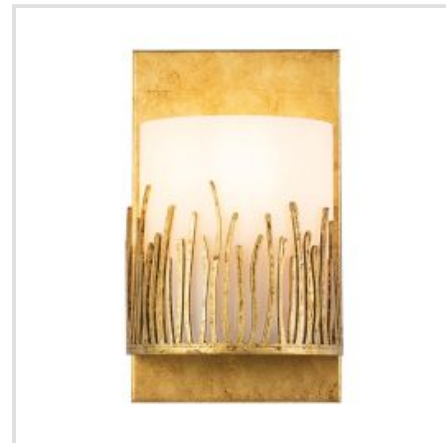

QUINTIESSE | SAWGRASS

The silhouette of natural sawgrass serves as a muse for the Sawgrass series. The sharply defined shapes surround and cup each opal glass shade with organic design appeal. With a luxurious distressed gold finish the Sawgrass has a timeless appeal suitable for any setting.

BRAND

Quintiesse

GUARANTEE

Standard 2 Year
Guarantee

QN-SAWGRASS-MP-DG-O

Sawgrass 1 Lt Pendant - Gold Leaf with
Antique Glaze

QN-SAWGRASS-1WB-DG-O

Sawgrass 1 Lt Wall Light - Gold Leaf with
Antique Glaze

QN-SAWGRASS-WU-DG-O

Sawgrass 1 Lt Wall Light - Gold Leaf with
Antique Glaze

QN-SAWGRASS-3-DG-O

Sawgrass 3 Lt Chandelier - Gold Leaf
with Antique Glaze

QN-SAWGRASS-2P-DG-O

Sawgrass 3 Lt Pendant - Gold Leaf with
Antique Glaze

QN-SAWGRASS-6-DG-O

Sawgrass 6 Lt Chandelier - Gold Leaf
with Antique Glaze

Quintiesse

(Part of Elstead Lighting Group)
Elstead House
Mill Lane
Alton, GU34 2QJ,
United Kingdom

Phone

+44 (0) 1420 82377

Email

enquiries@quintiesse.com