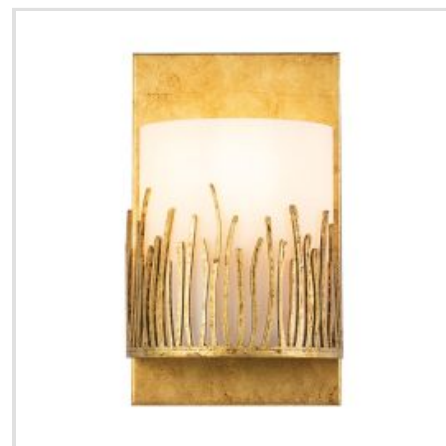

QUINTIESSE | SAWGRASS

The silhouette of natural sawgrass serves as a muse for the Sawgrass series. The sharply defined shapes surround and cup each opal glass shade with organic design appeal. The chandelier has detachable finials if you prefer this look. With a luxurious distressed gold finish the Sawgrass has a timeless appeal suitable for any setting.

BRAND

Quintiesse

GUARANTEE

Standard 2 Year
Guarantee

QN-SAWGRASS-MP-DG-O

Sawgrass 1 Lt Pendant - Gold Leaf with
Antique Glaze

QN-SAWGRASS-1WB-DG-O

Sawgrass 1 Lt Wall Light - Gold Leaf with
Antique Glaze

QN-SAWGRASS-WU-DG-O

Sawgrass 1 Lt Wall Light - Gold Leaf with
Antique Glaze

QN-SAWGRASS-2P-DG-O

Sawgrass 3 Lt Pendant - Gold Leaf with
Antique Glaze

QN-SAWGRASS-3P-DG-O

Sawgrass 3 Lt Pendant - Gold Leaf with
Antique Glaze

QN-SAWGRASS-6-DG-O

Sawgrass 6 Lt Chandelier - Gold Leaf
with Antique Glaze

Quintiesse

(Part of Elstead Lighting Group)
Elstead House
Mill Lane
Alton, GU34 2QJ,
United Kingdom

Phone

+44 (0) 1420 82377

Email

enquiries@quintiesse.com