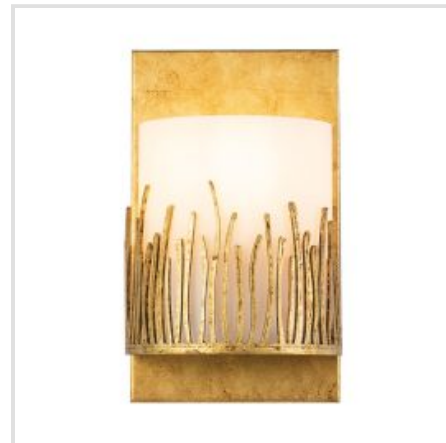

# QUINTIESSE | SAWGRASS

The silhouette of natural sawgrass serves as a muse for the Sawgrass series. The sharply defined shapes surround and cup each opal glass shade with organic design appeal. With a luxurious distressed gold finish the Sawgrass has a timeless appeal suitable for any setting.

**BRAND**

Quintiesse

**GUARANTEE**

Standard 2 Year  
Guarantee

**QN-SAWGRASS-MP-DG-O**

Sawgrass 1 Lt Pendant - Gold Leaf with  
Antique Glaze

**QN-SAWGRASS-1WB-DG-O**

Sawgrass 1 Lt Wall Light - Gold Leaf with  
Antique Glaze

**QN-SAWGRASS-WU-DG-O**

Sawgrass 1 Lt Wall Light - Gold Leaf with  
Antique Glaze

**QN-SAWGRASS-3-DG-O**

Sawgrass 3 Lt Chandelier - Gold Leaf  
with Antique Glaze

**QN-SAWGRASS-3P-DG-O**

Sawgrass 3 Lt Pendant - Gold Leaf with  
Antique Glaze

**QN-SAWGRASS-6-DG-O**

Sawgrass 6 Lt Chandelier - Gold Leaf  
with Antique Glaze

**Quintiesse**

(Part of Elstead Lighting Group)  
Elstead House  
Mill Lane  
Alton, GU34 2QJ,  
United Kingdom

**Phone**

+44 (0) 1420 82377