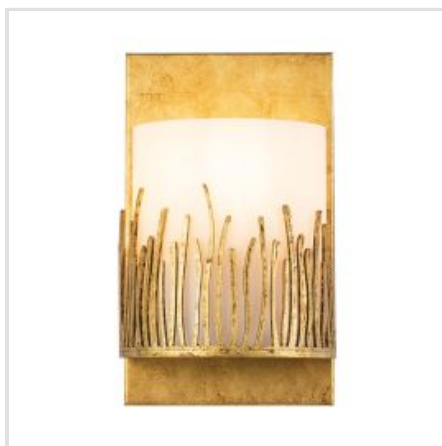

QUINTIESSE | SAWGRASS

The silhouette of natural sawgrass serves as a muse for the Sawgrass series. The sharply defined shapes surround and cup each opal glass shade with organic design appeal. With a luxurious distressed gold finish, Sawgrass has a timeless appeal suitable for any setting. This wall light is IP44 rated and suitable for bathroom use.

BRAND

Quintiesse

GUARANTEE

Standard 2 Year
Guarantee

QN-SAWGRASS-MP-DG-O

Sawgrass 1 Lt Pendant - Gold Leaf with
Antique Glaze

QN-SAWGRASS-WU-DG-O

Sawgrass 1 Lt Wall Light - Gold Leaf with
Antique Glaze

QN-SAWGRASS-3-DG-O

Sawgrass 3 Lt Chandelier - Gold Leaf
with Antique Glaze

QN-SAWGRASS-2P-DG-O

Sawgrass 3 Lt Pendant - Gold Leaf with
Antique Glaze

QN-SAWGRASS-3P-DG-O

Sawgrass 3 Lt Pendant - Gold Leaf with
Antique Glaze

QN-SAWGRASS-6-DG-O

Sawgrass 6 Lt Chandelier - Gold Leaf
with Antique Glaze

Quintiesse

(Part of Elstead Lighting Group)
Elstead House
Mill Lane
Alton, GU34 2QJ,
United Kingdom

Phone

+44 (0) 1420 82377

Email

enquiries@quintiesse.com