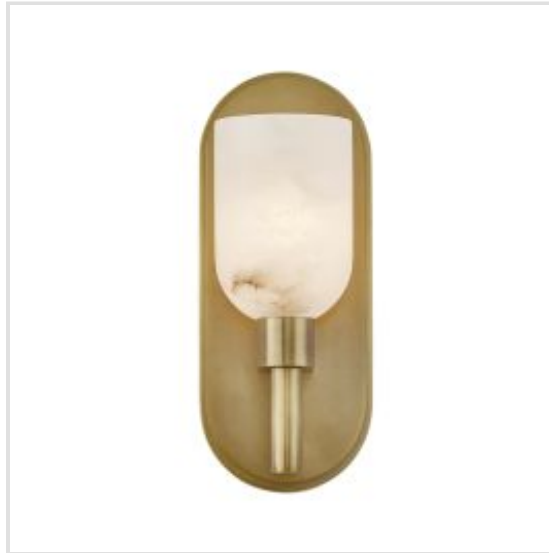

ALORA | LUCIAN

The Lucian wall light is inspired by the classic shapes of antique lighting. Modern touches can be seen in the organically curved backplates and custom designed stems that create the stunning look of the Lucian. Completed with alabaster bowl shades, this wall light defines classic elegance. *Alabaster boasts distinct variations in both its veining and tone, a unique characteristic of a timeless natural material. No two pieces will look the exact same.

BRAND

Alora

GUARANTEE

Standard 2 Year
Guarantee

QN-LUCIAN1-VBS-AR

Lucian 1 It Wall Light - Vintage Brass