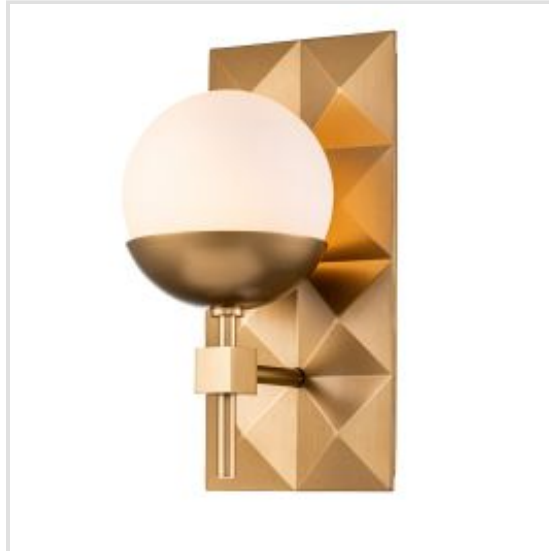

QUINTIESSE | DECO

The Deco wall lights are classic Art Deco in style. They have an opal glass globe shade and are IP44 rated for bathroom use.

BRAND

Quintiesse

GUARANTEE

Standard 2 Year
Guarantee

QN-DECO-1WB-AB-O

Deco 1 Lt Wall Light - Laquered Gold