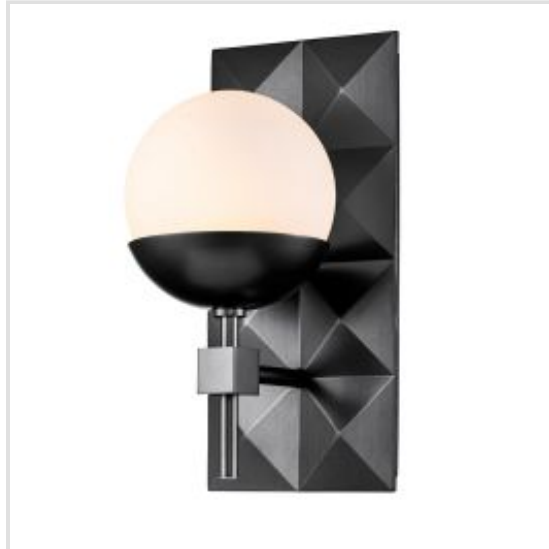

QUINTIESSE | DECO

The Deco wall lights are classic Art Deco in style. They have an opal glass globe shade and are IP44 rated for bathroom use.

BRAND

Quintiesse

GUARANTEE

Standard 2 Year
Guarantee

QN-DECO-1WB-BLK-O

Deco 1 lt Wall Light - Black