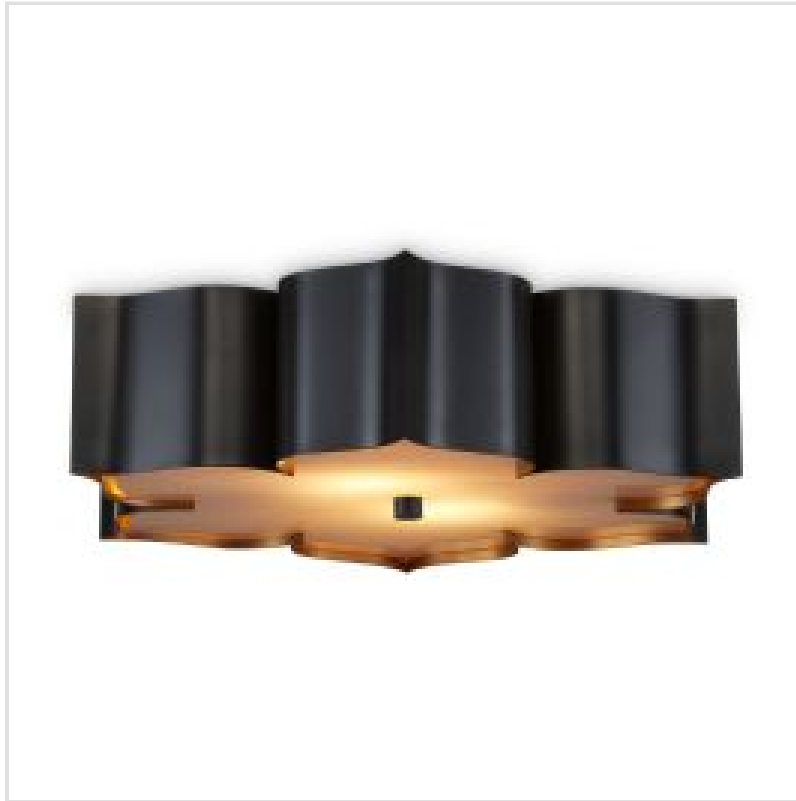

CURREY & COMPANY | GRAND LOTUS

The Grand Lotus Black Large Chandelier receives its majestic good looks from a combination of stunning workmanship and a mix of satin black and contemporary gold leaf finishes. The black chandelier is skillfully fashioned from steel.

BRAND

Currey & Company

GUARANTEE

Standard 2 Year
Guarantee

QNC-GRAND-LOTUS-F-L-BCGL

Grand Lotus 3 Lt Flush - Matte Black / Contemporary Gold / Faux Alabaster