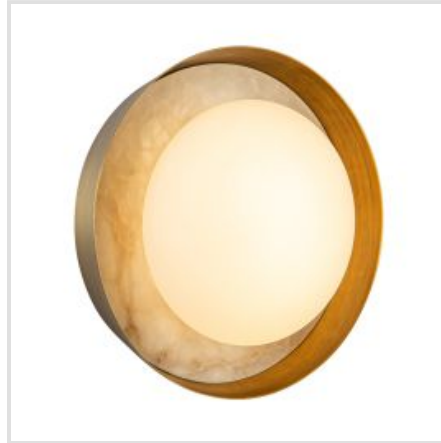

ALORA | ALONSO

The Alonso family creates soft yet strong forms with its stunning mix of materials. Using alabaster in exciting ways as both decorative backplate elements and strong carved shades, the Alonso is traditional yet completely modern. Thick forged metal finished in Vintage Brass create the perfect frame for the Alabaster details. *Alabaster boasts distinct variations in both its veining and tone, a unique characteristic of a timeless natural material. No two pieces will look the exact same.

BRAND

Alora

GUARANTEE

Standard 2 Year
Guarantee

QN-ALONSO2-UBZ-AR

Alonso 2 Lt LED Wall Light - Urban
Bronze

QN-ALONSO2-VBS-AR

Alonso 2 Lt LED Wall Light - Vintage
Brass

QN-ALONSO3-UBZ-AR

Alonso 3 Lt LED Wall Light - Urban
Bronze

QN-ALONSO3-VBS-AR

Alonso 3 Lt LED Wall Light - Vintage
Brass

QN-ALONSO8-UBZ-AR

Alonso 8 Lt LED Chandelier Pendant -
Urban Bronze

Quintiesse

(Part of Elstead Lighting Group)
Elstead House
Mill Lane
Alton, GU34 2QJ,
United Kingdom