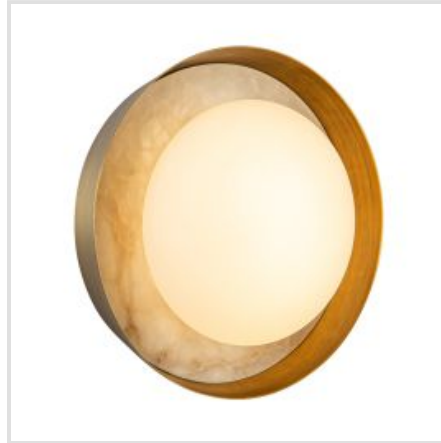

ALORA | ALONSO

The Alonso family creates soft yet strong forms with its stunning mix of materials. Using alabaster in exciting ways as both decorative backplate elements and strong carved shades, the Alonso is traditional yet completely modern. Thick forged metal finished in Urban Bronze create the perfect frame for the Alabaster details. *Alabaster boasts distinct variations in both its veining and tone, a unique characteristic of a timeless natural material. No two pieces will look the exact same.

BRAND

Alora

GUARANTEE

Standard 2 Year
Guarantee

QN-ALONSO2-UBZ-AR

Alonso 2 Lt LED Wall Light - Urban
Bronze

QN-ALONSO2-VBS-AR

Alonso 2 Lt LED Wall Light - Vintage
Brass

QN-ALONSO3-UBZ-AR

Alonso 3 Lt LED Wall Light - Urban
Bronze

QN-ALONSO3-VBS-AR

Alonso 3 Lt LED Wall Light - Vintage
Brass

QN-ALONSO8-VBS-AR

Alonso 8 Lt LED Chandelier Pendant -
Vintage Brass