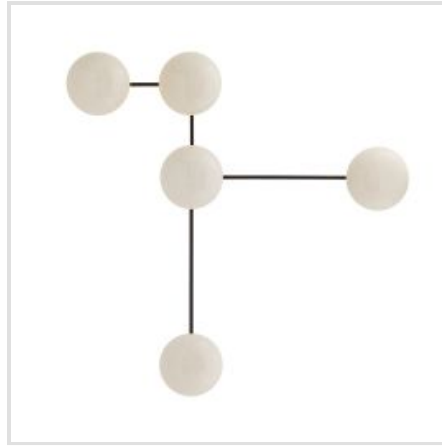

ARTERIORS | GLAZE

Combines warm, crafted finishes and modern forms to dramatic effect. from a frosted glass opal light nestled within an ivory stained crackled ceramic bowl shade, the glaze table lamp casts a warm, diffuse glow to highlight surfaces below. It is perched on a blackened steel tripod base.

QNA-GLAZE-1WB-BIC

Glaze 1 It Wall Light - Ivory Stained
Crackle & Blackened Steel

QNA-GLAZE-2LP-BIC

Glaze 2 It Linear Chandelier - Ivory
Stained Crackle & Blackened Steel

QNA-GLAZE-2WB-BIC

Glaze 2 It Wall Light - Ivory Stained
Crackle & Blackened Steel

QNA-GLAZE-3-BIC

Glaze 3 It Chandelier - Ivory Stained
Crackle & Blackened Steel

QNA-GLAZE-4SF-BIC

Glaze 4 Lt Large Semi-Flush - Ivory Stained Crackle & Blackened Steel

QNA-GLAZE-5WB-BIC

Glaze 5 Lt Wall Light - Ivory Stained Crackle & Blackened Steel