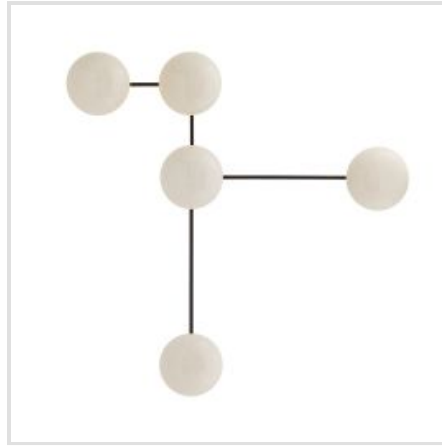

ARTERIORS | GLAZE

The Glaze Small Flush mount light pairs soft opal frosted glass with a satiny ceramic shade elevated by a fine, subtle ivory stained crackle inspired by hand-crafted tableware and fine ceramics that reveal the hand of the maker. Compelling enough to stand alone, the small flush mount also offers endless possibilities when installed in multiples or in combination with the Glaze sconces.

QNA-GLAZE-1WB-BIC

Glaze 1 It Wall Light - Ivory Stained
Crackle & Blackened Steel

QNA-GLAZE-2LP-BIC

Glaze 2 It Linear Chandelier - Ivory
Stained Crackle & Blackened Steel

QNA-GLAZE-2WB-BIC

Glaze 2 It Wall Light - Ivory Stained
Crackle & Blackened Steel

QNA-GLAZE-3-BIC

Glaze 3 It Chandelier - Ivory Stained
Crackle & Blackened Steel

QNA-GLAZE-4SF-BIC

Glaze 4 Lt Large Semi-Flush - Ivory Stained Crackle & Blackened Steel

QNA-GLAZE-5WB-BIC

Glaze 5 Lt Wall Light - Ivory Stained Crackle & Blackened Steel