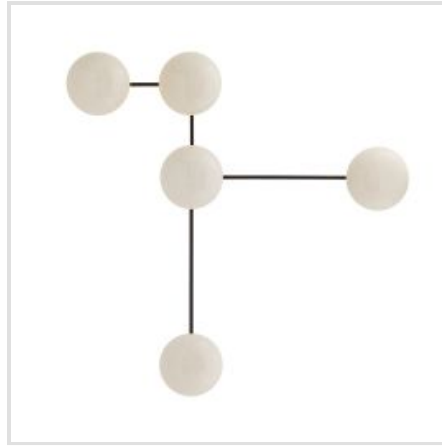

# ARTERIORS | GLAZE

The three-light fixture features a trio of stained ivory crackle ceramic shades with frosted glass lights suspended from a triangular blackened steel armature. Hand applied finish will vary.

**QNA-GLAZE-TL-BIC**

Glaze 1 Lt Table Lamp - Ivory Stained  
Crackle & Blackened Steel

**QNA-GLAZE-1WB-BIC**

Glaze 1 Lt Wall Light - Ivory Stained  
Crackle & Blackened Steel

**QNA-GLAZE-2LP-BIC**

Glaze 2 Lt Linear Chandelier - Ivory  
Stained Crackle & Blackened Steel

**QNA-GLAZE-2WB-BIC**

Glaze 2 Lt Wall Light - Ivory Stained  
Crackle & Blackened Steel

**QNA-GLAZE-4SF-BIC**

Glaze 4 Lt Large Semi-Flush - Ivory Stained Crackle & Blackened Steel

**QNA-GLAZE-5WB-BIC**

Glaze 5 Lt Wall Light - Ivory Stained Crackle & Blackened Steel