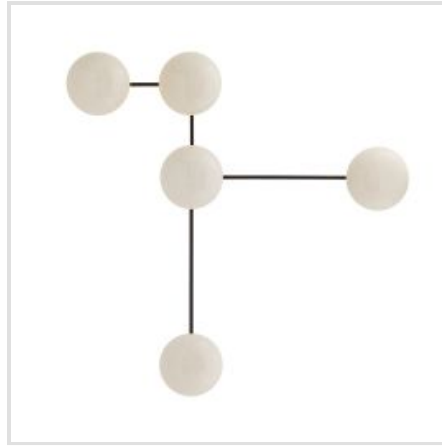

ARTERIORS | GLAZE

A stunning ivory stained crackle glaze brings warmth and depth to this uniquely modern, minimalist design. The ceramic shade is complimented by double frosted glass lights that cast a warm, flattering glow. Equally at home in corridors, at the bedside and in hospitality settings, the Glaze Large Sconce is versatile and playful, offering endless possibilities when paired with additional Glaze Single and Dome Sconces for functional purposes and multi-piece light installations.

QNA-GLAZE-TL-BIC

Glaze 1 Lt Table Lamp - Ivory Stained
Crackle & Blackened Steel

QNA-GLAZE-1WB-BIC

Glaze 1 Lt Wall Light - Ivory Stained
Crackle & Blackened Steel

QNA-GLAZE-2LP-BIC

Glaze 2 Lt Linear Chandelier - Ivory
Stained Crackle & Blackened Steel

QNA-GLAZE-3-BIC

Glaze 3 Lt Chandelier - Ivory Stained
Crackle & Blackened Steel

QNA-GLAZE-4SF-BIC

Glaze 4 Lt Large Semi-Flush - Ivory Stained Crackle & Blackened Steel

QNA-GLAZE-5WB-BIC

Glaze 5 Lt Wall Light - Ivory Stained Crackle & Blackened Steel