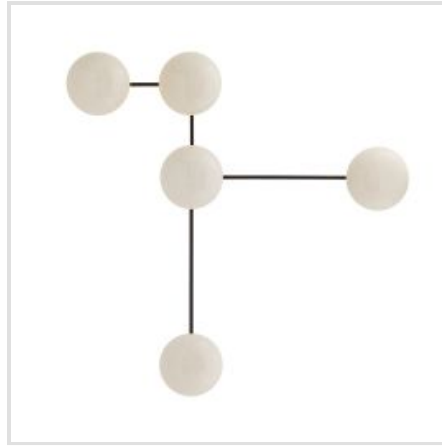

ARTERIORS | GLAZE

An ultra-versatile collection that offers dynamic contrast through modern and seemingly handcrafted materials, light and dark hues and thoughtful detailing. The Glaze products have stained ivory crackled ceramic bowl shades which give a retro modern appeal. The pendants have opal frosted glass providing a soft, flattering glow that is reflected and diffused by the shade's glossy finish.

QNA-GLAZE-1WB-BIC

Glaze 1 It Wall Light - Ivory Stained
Crackle & Blackened Steel

QNA-GLAZE-2LP-BIC

Glaze 2 It Linear Chandelier - Ivory
Stained Crackle & Blackened Steel

QNA-GLAZE-2WB-BIC

Glaze 2 It Wall Light - Ivory Stained
Crackle & Blackened Steel

QNA-GLAZE-3-BIC

Glaze 3 It Chandelier - Ivory Stained
Crackle & Blackened Steel

QNA-GLAZE-4SF-BIC

Glaze 4 Lt Large Semi-Flush - Ivory Stained Crackle & Blackened Steel

QNA-GLAZE-5WB-BIC

Glaze 5 Lt Wall Light - Ivory Stained Crackle & Blackened Steel