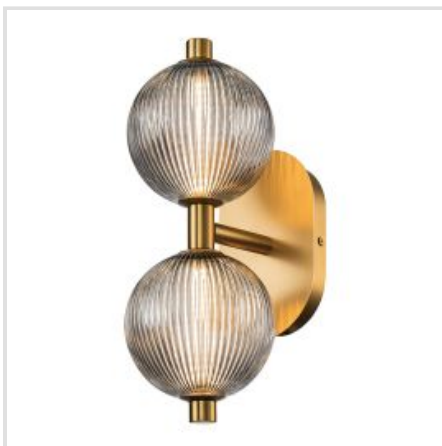

EUROFASE | PALMAS

Inspired by a string of natural pearls, these beautiful ribbed spheres are lit with integrated LEDs that give a timeless elegance. The Palmas collection can be hung as multiple pendants in all different configurations to make a larger installation. Each pendant has a 1W LED downlight within the finial to provide a small spotlight effect.

BRAND

Eurofase

GUARANTEE

Standard 2 Year
Guarantee

QN-PALMAS-1MP-BG

Palmas 1 Lt Mini Pendant - Gold

QN-PALMAS-1MP-PN

Palmas 1 Lt Mini Pendant - Polished
Nickel

QN-PALMAS-2MP-PN

Palmas 1 Lt Mini Pendant - Polished
Nickel

QN-PALMAS-2W-BG

Palmas 2 Lt Wall Light - Gold

QN-PALMAS-2W-PN

Palmas 2 Lt Wall Light - Polished Nickel

QN-PALMAS-3W-BG

Palmas 3 Lt Wall Light - Gold

QN-PALMAS-3W-PN

Palmas 3 Lt Wall Light - Polished Nickel