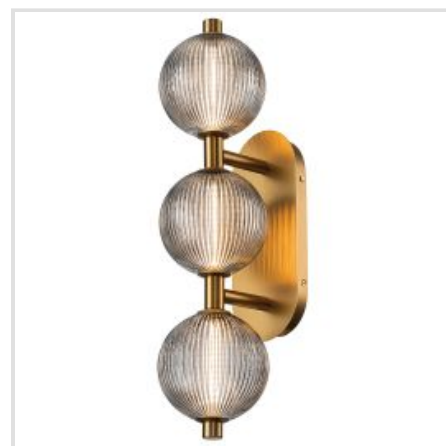

# EUROFASE | PALMAS

Inspired by a string of natural pearls, these beautiful ribbed spheres are lit with integrated LEDs that give a timeless elegance. The Palmas collection can be hung as multiple pendants in all different configurations to make a larger installation. Each pendant has a 1W LED downlight within the finial to provide a small spotlight effect.

**BRAND**

Eurofase

**GUARANTEE**

Standard 2 Year  
Guarantee

**QN-PALMAS-1MP-BG**

Palmas 1 Lt Mini Pendant - Gold

**QN-PALMAS-2MP-PN**

Palmas 1 Lt Mini Pendant - Polished  
Nickel

**QN-PALMAS-2MP-BG**

Palmas 2 Lt Mini Pendant - Gold

**QN-PALMAS-2W-BG**

Palmas 2 Lt Wall Light - Gold

**QN-PALMAS-2W-PN**

Palmas 2 Lt Wall Light - Polished Nickel

**QN-PALMAS-3W-BG**

Palmas 3 Lt Wall Light - Gold

**QN-PALMAS-3W-PN**

Palmas 3 Lt Wall Light - Polished Nickel