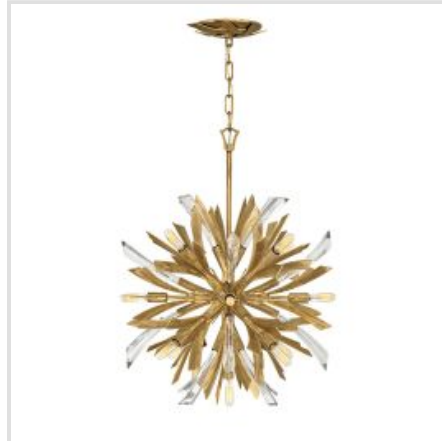

HINKLEY | VIDA

Vida's modern design bursts with a flourishing style that is both highly dramatic and finely sculpted. The large oval 13 light chandelier is a statement piece with crystal accents and unique canopy detailing, Vida injects a thrilling dash of contemporary inspiration to its surroundings.

BRAND

Hinkley

GUARANTEE

General 2 Year
Guarantee

QN-VIDA-13P-L

Vida 13 Light Large Pendant - Burnished Gold

QN-VIDA-13P-S

Vida 13 Light Small Pendant - Burnished Gold

QN-VIDA2

Vida 2 Light Wall Light - Burnished Gold

QN-VIDA6

Vida 6 Light Chandelier - Burnished Gold

QN-VIDA-9F

Vida 9 Light Semi Flush Light - Burnished Gold