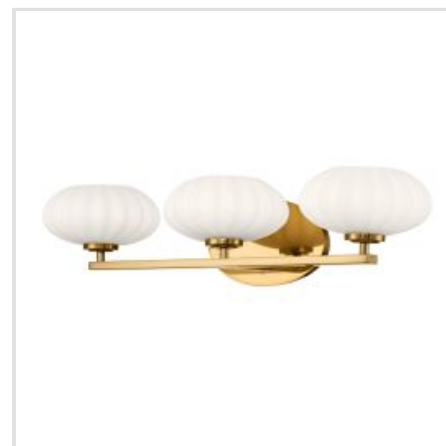

KICHLER | PIM

The Pim 5 light chandelier features a nostalgic mid-century modern design with round-shaped satin etched cased opal glasses. A perfect addition to contemporary and transitional settings, all Pim fittings are IP44 rated and supplied with G9 LED lamps, giving them the added benefit of being suitable for use in bathrooms. The range is available in Fox Gold or Polished Chrome.

BRAND

Kichler

GUARANTEE

General 2 Year
Guarantee

QN-PIM1-FXG

Pim 1 Light Wall Light - Fox Gold

QN-PIM1-PC

Pim 1 Light Wall Light - Polished
Chrome

QN-PIM3-FXG

Pim 3 Light Wall Light - Fox Gold

QN-PIM3-PC

Pim 3 Light Wall Light - Polished
Chrome

QN-PIM5-FXG

Pim 5 Light Chandelier - Fox Gold