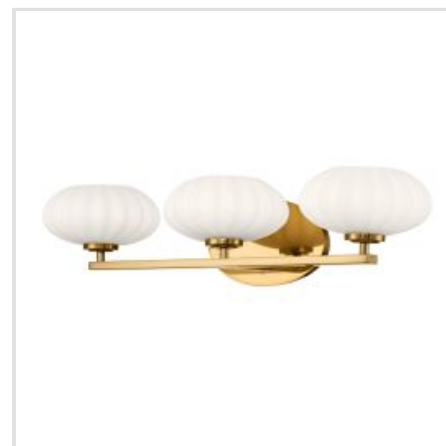

KICHLER | PIM

The Pim 3lt above the mirror wall light features a nostalgic mid-century modern design with round-shaped satin etched cased opal glasses. A perfect addition to contemporary and transitional settings, all Pim fittings are IP44 rated and supplied with G9 LED lamps, giving them the added benefit of being suitable for use in bathrooms. The range is available in Fox Gold or Polished Chrome.

BRAND

Kichler

GUARANTEE

General 2 Year
Guarantee

QN-PIM1-FXG

Pim 1 Light Wall Light - Fox Gold

QN-PIM1-PC

Pim 1 Light Wall Light - Polished Chrome

QN-PIM3-FXG

Pim 3 Light Wall Light - Fox Gold

QN-PIM5-FXG

Pim 5 Light Chandelier - Fox Gold

QN-PIM5-PC

Pim 5 Light Chandelier - Polished Chrome