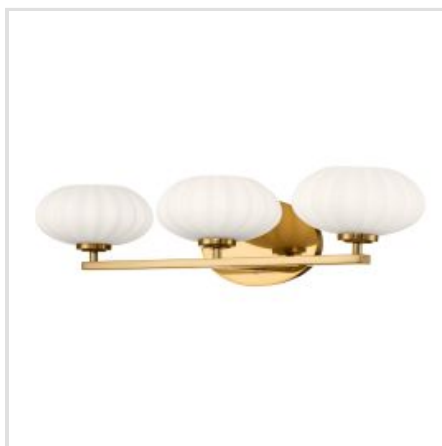

KICHLER | PIM

The Pim 1lt wall light features a nostalgic mid-century modern design with round-shaped satin etched cased opal glasses. A perfect addition to contemporary and transitional settings, all Pim fittings are IP44 rated and supplied with G9 LED lamps, giving them the added benefit of being suitable for use in bathrooms. The range is available in Fox Gold or Polished Chrome.

BRAND

Kichler

GUARANTEE

General 2 Year
Guarantee

QN-PIM1-FXG

Pim 1 Light Wall Light - Fox Gold

QN-PIM3-FXG

Pim 3 Light Wall Light - Fox Gold

QN-PIM3-PC

Pim 3 Light Wall Light - Polished Chrome

QN-PIM5-FXG

Pim 5 Light Chandelier - Fox Gold

QN-PIM5-PC

Pim 5 Light Chandelier - Polished Chrom