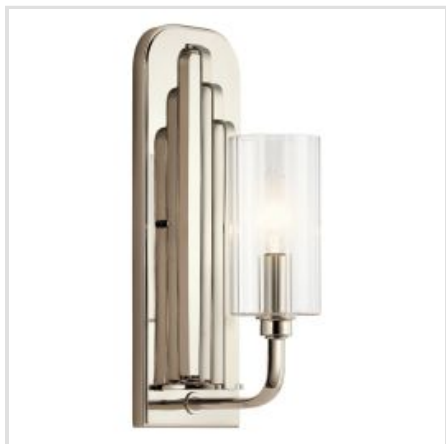

KICHLER | KIMROSE

The Kimrose collection is an Art Deco masterpiece. Its geometric shapes take center stage in a gorgeous Polished Nickel finish. The shades are clear fluted glass, meaning they're ribbed gently with vertical grooves to produce a subtle lighting effect. For lighting without the effect, simply remove the shades.

BRAND

Kichler

GUARANTEE

General 2 Year
Guarantee

QN-KIMROSE-MP-BNB

Kimrose 1 Light Mini Pendant - Brushed Natural Brass

QN-KIMROSE-MP-PN

Kimrose 1 Light Mini Pendant - Polished Nickel

QN-KIMROSE1-BNB

Kimrose 1 Light Wall Light - Brushed Natural Brass

QN-KIMROSE1-PN

Kimrose 1 Light Wall Light - Polished Nickel

QN-KIMROSE10-BNB

Kimrose 10 Light Linear Chandelier - Brushed Natural Brass

QN-KIMROSE10-PN

Kimrose 10 Light Linear Chandelier - Polished Nickel

QN-KIMROSE3-BNB

Kimrose 3 Light Chandelier - Brushed
Natural Brass

QN-KIMROSE6-BNB

Kimrose 6 Light Chandelier - Brushed
Natural Brass

QN-KIMROSE6-PN

Kimrose 6 Light Chandelier - Polished
Nickel