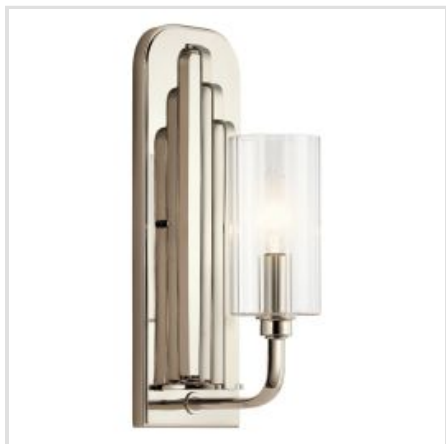

KICHLER | KIMROSE

The Kimrose collection is an Art Deco masterpiece. Its geometric shapes take center stage in a gorgeous Brushed Natural Brass finish. The shades are clear fluted glass, meaning they're ribbed gently with vertical grooves to produce a subtle lighting effect. For lighting without the effect, simply remove the shades.

BRAND

Kichler

GUARANTEE

General 2 Year
Guarantee

QN-KIMROSE-MP-BNB

Kimrose 1 Light Mini Pendant - Brushed Natural Brass

QN-KIMROSE-MP-PN

Kimrose 1 Light Mini Pendant - Polished Nickel

QN-KIMROSE1-BNB

Kimrose 1 Light Wall Light - Brushed Natural Brass

QN-KIMROSE1-PN

Kimrose 1 Light Wall Light - Polished Nickel

QN-KIMROSE10-PN

Kimrose 10 Light Linear Chandelier - Polished Nickel

QN-KIMROSE3-BNB

Kimrose 3 Light Chandelier - Brushed Natural Brass

QN-KIMROSE3-PN

Kimrose 3 Light Chandelier - Polished Nickel

QN-KIMROSE6-BNB

Kimrose 6 Light Chandelier - Brushed Natural Brass

QN-KIMROSE6-PN

Kimrose 6 Light Chandelier - Polished Nickel