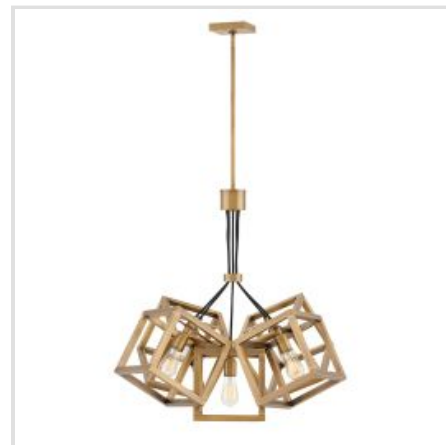

HINKLEY | ENSEMBLE

Ensemble's daring silhouette combines layers of sleek edges with rich, gleaming finishes to create a captivating form from any angle. 5 lt cluster pendant available in a polished nickel finish.

BRAND

Hinkley

GUARANTEE

General 2 Year
Guarantee

QN-ENSEMBLE1P-BB

Ensemble 1 Light Pendant - Brushed
Bronze

QN-ENSEMBLE1P-PN

Ensemble 1 Light Pendant - Polished
Nickel

QN-ENSEMBLE5P-BB

Ensemble 5 Light Pendant - Brushed
Bronze

QN-ENSEMBLE6-BB

Ensemble 6 Light Pendant - Brushed
Bronze

QN-ENSEMBLE6-PN

Ensemble 6 Light Pendant - Polished
Nickel