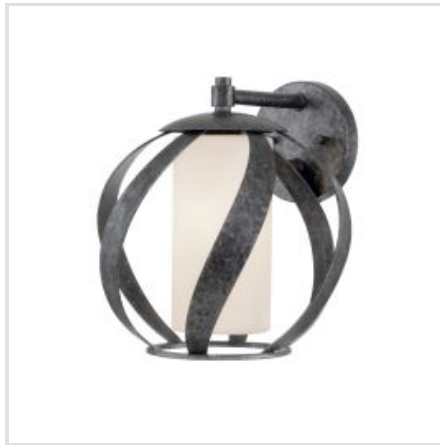

# QUOIZEL | BLACKSMITH

A spiral sensation, the Blacksmith's bold ironwork moves in soft curves along an orb-shaped silhouette. The old black finish includes accents of charcoal and dark silver for a sultry, smoke-like effect. The candles are fitted with cylindrical shades in frosted glass that soften the light of this stunning collection. Made to IP44 spec, this range is ideal for outdoor living areas.

**BRAND**

Quoizel

**GUARANTEE**

3 Year Anti Corrosion  
Guarantee

**QN-BLACKSMITH-P-OBK**

Blacksmith 1 Light Outdoor Pendant -  
Old Black

**QN-BLACKSMITH1-OBK**

Blacksmith 1 Light Outdoor Wall Light -  
Old Black

**QN-BLACKSMITH-3P-OBK**

Blacksmith 3 Light Outdoor Chandelier -  
Old Black

**QN-BLACKSMITH-4P-OBK**

Blacksmith 4 Light Outdoor Chandelier -  
Old Black