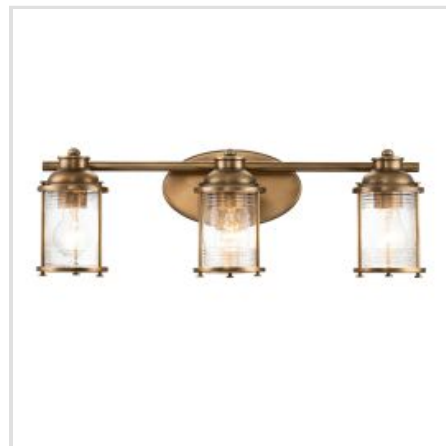

KICHLER | ASHLAND BAY

Ashland Bay offers a memorable nautical feel. For a vintage inspired look, the Polished Chrome finish accentuates the beautiful clear seeded glass. Made to IP44 spec, this range is a great fit for bathroom use, and for an added ambiance, nothing compares to Ashland Bay.

BRAND

Kichler

GUARANTEE

General 2 Year
Guarantee

QN-ASHLANDBAY1-NBR-BATH

Ashland Bay 1 Light Wall Light - Natural Brass

QN-ASHLANDBAY1-PC-BATH

Ashland Bay 1 Light Wall Light - Polished Chrome

QN-ASHLANDBAY-F-NBR-BATH

Ashland Bay 2 Light Flush - Natural Brass

QN-ASHLANDBAY2-NBR-BATH

Ashland Bay 2 Light Wall Light - Natural Brass

QN-ASHLANDBAY2-PC-BATH

Ashland Bay 2 Light Wall Light - Polished Chrome

QN-ASHLANDBAY4-PC-BATH

Ashland Bay 4 Light Wall Light -
Polished Chrome