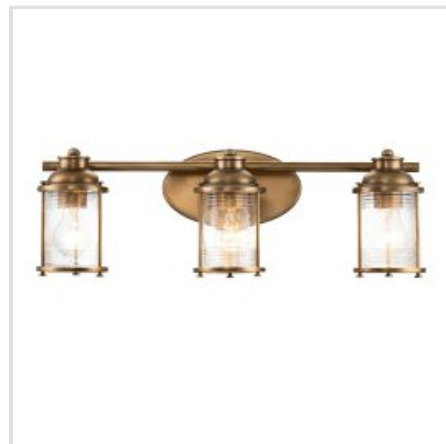

# KICHLER | ASHLAND BAY

Ashland Bay offers a memorable nautical feel. For a vintage inspired look, the Natural Brass finish accentuates the beautiful clear seeded glass. Made to IP44 spec, this range is a great fit for bathroom use, and for an added ambiance, nothing compares to Ashland Bay.

**BRAND**

Kichler

**GUARANTEE**

General 2 Year  
Guarantee

**QN-ASHLANDBAY1-NBR-BATH**

Ashland Bay 1 Light Wall Light - Natural Brass

**QN-ASHLANDBAY1-PC-BATH**

Ashland Bay 1 Light Wall Light - Polished Chrome

**QN-ASHLANDBAY-F-PC-BATH**

Ashland Bay 2 Light Flush - Polished Chrome

**QN-ASHLANDBAY2-NBR-BATH**

Ashland Bay 2 Light Wall Light - Natural Brass

**QN-ASHLANDBAY2-PC-BATH**

Ashland Bay 2 Light Wall Light - Polished Chrome

**QN-ASHLANDBAY4-PC-BATH**

Ashland Bay 4 Light Wall Light -  
Polished Chrome