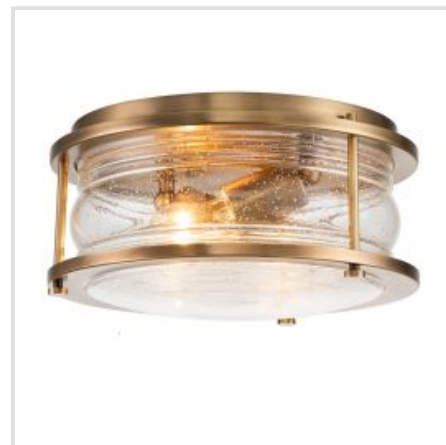

# KICHLER | ASHLAND BAY

Ashland Bay offers a memorable nautical feel. For a vintage inspired look, the Polished Chrome finish accentuates the beautiful clear seeded glass. Made to IP44 spec, this range is a great fit for bathroom use, and for an added ambiance, nothing compares to Ashland Bay.

**BRAND**

Kichler

**GUARANTEE**

General 2 Year  
Guarantee

**QN-ASHLANDBAY1-NBR-BATH**

Ashland Bay 1 Light Wall Light - Natural Brass

**QN-ASHLANDBAY1-PC-BATH**

Ashland Bay 1 Light Wall Light - Polished Chrome

**QN-ASHLANDBAY-F-NBR-BATH**

Ashland Bay 2 Light Flush - Natural Brass

**QN-ASHLANDBAY-F-PC-BATH**

Ashland Bay 2 Light Flush - Polished Chrome

**QN-ASHLANDBAY2-NBR-BATH**

Ashland Bay 2 Light Wall Light - Natural Brass

**QN-ASHLANDBAY2-PC-BATH**

Ashland Bay 2 Light Wall Light - Polished Chrome

**QN-ASHLANDBAY3-NBR-BATH**

Ashland Bay 3 Light Wall Light - Natural Brass

**QN-ASHLANDBAY3-PC-BATH**

Ashland Bay 3 Light Wall Light - Polished Chrome