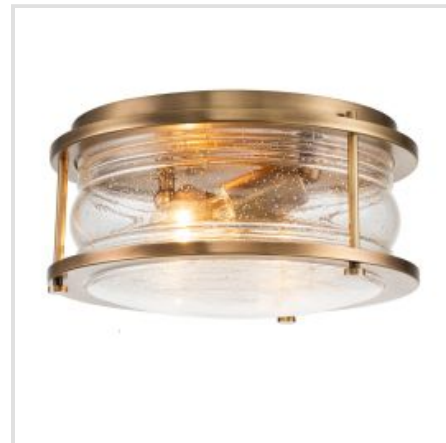

KICHLER | ASHLAND BAY

Ashland Bay offers a memorable nautical feel. For a vintage inspired look, the Natural Brass finish accentuates the beautiful clear seeded glass. Made to IP44 spec, this range is a great fit for bathroom use, and for an added ambiance, nothing compares to Ashland Bay.

BRAND

Kichler

GUARANTEE

General 2 Year
Guarantee

QN-ASHLANDBAY1-NBR-BATH

Ashland Bay 1 Light Wall Light - Natural Brass

QN-ASHLANDBAY1-PC-BATH

Ashland Bay 1 Light Wall Light - Polished Chrome

QN-ASHLANDBAY-F-NBR-BATH

Ashland Bay 2 Light Flush - Natural Brass

QN-ASHLANDBAY-F-PC-BATH

Ashland Bay 2 Light Flush - Polished Chrome

QN-ASHLANDBAY2-NBR-BATH

Ashland Bay 2 Light Wall Light - Natural Brass

QN-ASHLANDBAY4-PC-BATH

Ashland Bay 4 Light Wall Light - Polished Chrome