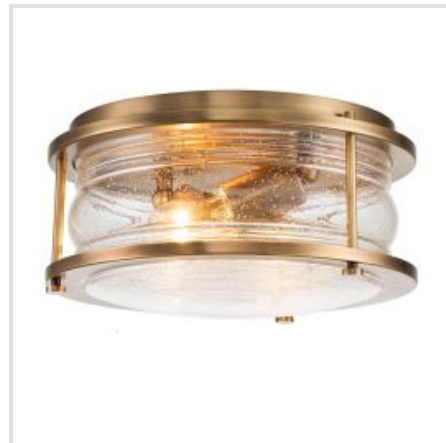

KICHLER | ASHLAND BAY

Ashland Bay offers a memorable nautical feel. For a vintage inspired look, the Polished Chrome finish accentuates the beautiful clear seeded glass. Made to IP44 spec, this range is a great fit for bathroom use, and for an added ambiance, nothing compares to Ashland Bay.

BRAND

Kichler

GUARANTEE

General 2 Year
Guarantee

QN-ASHLANDBAY1-NBR-BATH

Ashland Bay 1 Light Wall Light - Natural Brass

QN-ASHLANDBAY1-PC-BATH

Ashland Bay 1 Light Wall Light - Polished Chrome

QN-ASHLANDBAY-F-NBR-BATH

Ashland Bay 2 Light Flush - Natural Brass

QN-ASHLANDBAY-F-PC-BATH

Ashland Bay 2 Light Flush - Polished Chrome

QN-ASHLANDBAY2-NBR-BATH

Ashland Bay 2 Light Wall Light - Natural Brass

QN-ASHLANDBAY4-PC-BATH

Ashland Bay 4 Light Wall Light - Polished Chrome