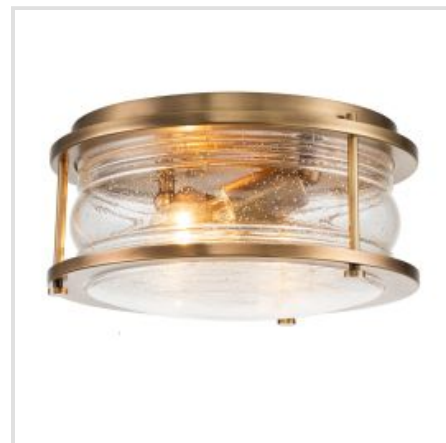

KICHLER | ASHLAND BAY

Ashland Bay offers a memorable nautical feel. For a vintage inspired look, the Natural Brass finish accentuates the beautiful clear seeded glass. Made to IP44 spec, this range is a great fit for bathroom use, and for an added ambiance, nothing compares to Ashland Bay.

BRAND

Kichler

GUARANTEE

General 2 Year
Guarantee

QN-ASHLANDBAY1-NBR-BATH

Ashland Bay 1 Light Wall Light - Natural Brass

QN-ASHLANDBAY1-PC-BATH

Ashland Bay 1 Light Wall Light - Polished Chrome

QN-ASHLANDBAY-F-NBR-BATH

Ashland Bay 2 Light Flush - Natural Brass

QN-ASHLANDBAY-F-PC-BATH

Ashland Bay 2 Light Flush - Polished Chrome

QN-ASHLANDBAY2-NBR-BATH

Ashland Bay 2 Light Wall Light - Natural Brass

QN-ASHLANDBAY4-PC-BATH

Ashland Bay 4 Light Wall Light -
Polished Chrome