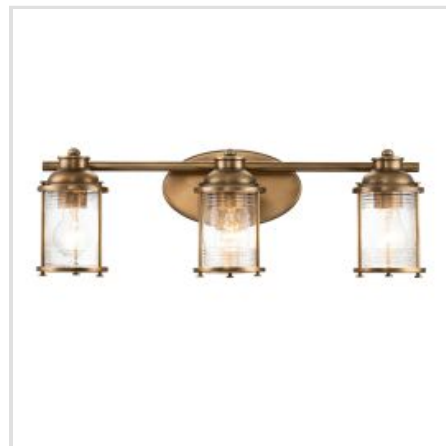

KICHLER | ASHLAND BAY

Ashland Bay offers a memorable nautical feel. For a vintage inspired look, the Polished Chrome finish accentuates the beautiful clear seeded glass. Made to IP44 spec, this range is a great fit for bathroom use, and for an added ambiance, nothing compares to Ashland Bay.

BRAND

Kichler

GUARANTEE

General 2 Year
Guarantee

QN-ASHLANDBAY1-NBR-BATH

Ashland Bay 1 Light Wall Light - Natural Brass

QN-ASHLANDBAY1-PC-BATH

Ashland Bay 1 Light Wall Light - Polished Chrome

QN-ASHLANDBAY-F-NBR-BATH

Ashland Bay 2 Light Flush - Natural Brass

QN-ASHLANDBAY-F-PC-BATH

Ashland Bay 2 Light Flush - Polished Chrome

QN-ASHLANDBAY2-NBR-BATH

Ashland Bay 2 Light Wall Light - Natural Brass

QN-ASHLANDBAY4-PC-BATH

Ashland Bay 4 Light Wall Light -
Polished Chrome