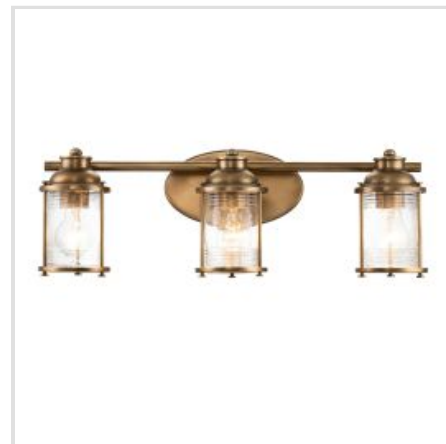

# KICHLER | ASHLAND BAY

Ashland Bay offers a memorable nautical feel. For a vintage inspired look, the Natural Brass finish accentuates the beautiful clear seeded glass. Made to IP44 spec, this range is a great fit for bathroom use, and for an added ambiance, nothing compares to Ashland Bay.

**BRAND**

Kichler

**GUARANTEE**

General 2 Year  
Guarantee

**QN-ASHLANDBAY1-NBR-BATH**

Ashland Bay 1 Light Wall Light - Natural Brass

**QN-ASHLANDBAY1-PC-BATH**

Ashland Bay 1 Light Wall Light - Polished Chrome

**QN-ASHLANDBAY-F-NBR-BATH**

Ashland Bay 2 Light Flush - Natural Brass

**QN-ASHLANDBAY-F-PC-BATH**

Ashland Bay 2 Light Flush - Polished Chrome

**QN-ASHLANDBAY2-PC-BATH**

Ashland Bay 2 Light Wall Light - Polished Chrome

**QN-ASHLANDBAY4-PC-BATH**

Ashland Bay 4 Light Wall Light -  
Polished Chrome