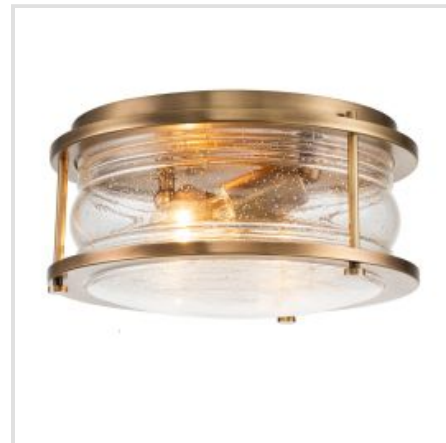

# KICHLER | ASHLAND BAY

Ashland Bay offers a memorable nautical feel. For a vintage inspired look, the Natural Brass finish accentuates the beautiful clear seeded glass. Made to IP44 spec, this range is a great fit for bathroom use, and for an added ambiance, nothing compares to Ashland Bay.

**BRAND**

Kichler

**GUARANTEE**

General 2 Year  
Guarantee

**QN-ASHLANDBAY1-NBR-BATH**

Ashland Bay 1 Light Wall Light - Natural Brass

**QN-ASHLANDBAY1-PC-BATH**

Ashland Bay 1 Light Wall Light - Polished Chrome

**QN-ASHLANDBAY-F-NBR-BATH**

Ashland Bay 2 Light Flush - Natural Brass

**QN-ASHLANDBAY-F-PC-BATH**

Ashland Bay 2 Light Flush - Polished Chrome

**QN-ASHLANDBAY2-PC-BATH**

Ashland Bay 2 Light Wall Light - Polished Chrome

**QN-ASHLANDBAY4-PC-BATH**

Ashland Bay 4 Light Wall Light -  
Polished Chrome