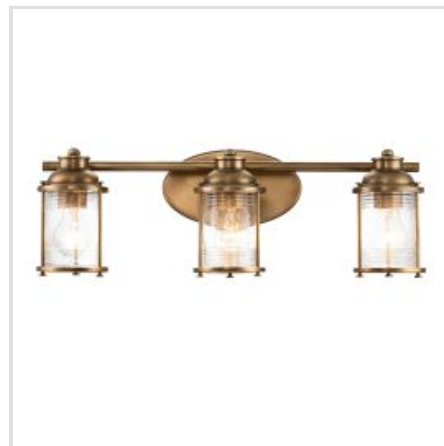

KICHLER | ASHLAND BAY

Ashland Bay offers a memorable nautical feel. For a vintage inspired look, the Polished Chrome finish accentuates the beautiful clear seeded glass. Made to IP44 spec, this range is a great fit for bathroom use, and for an added ambiance, nothing compares to Ashland Bay.

BRAND

Kichler

GUARANTEE

General 2 Year
Guarantee

QN-ASHLANDBAY1-NBR-BATH

Ashland Bay 1 Light Wall Light - Natural Brass

QN-ASHLANDBAY-F-NBR-BATH

Ashland Bay 2 Light Flush - Natural Brass

QN-ASHLANDBAY-F-PC-BATH

Ashland Bay 2 Light Flush - Polished Chrome

QN-ASHLANDBAY2-NBR-BATH

Ashland Bay 2 Light Wall Light - Natural Brass

QN-ASHLANDBAY2-PC-BATH

Ashland Bay 2 Light Wall Light - Polished Chrome

QN-ASHLANDBAY4-PC-BATH

Ashland Bay 4 Light Wall Light -
Polished Chrome