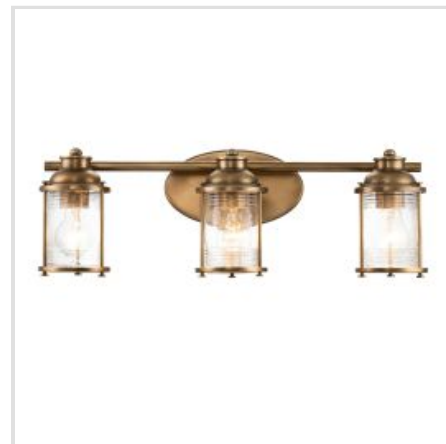

# KICHLER | ASHLAND BAY

Ashland Bay offers a memorable nautical feel. For a vintage inspired look, the Natural Brass finish accentuates the beautiful clear seeded glass. Made to IP44 spec, this range is a great fit for bathroom use, and for an added ambiance, nothing compares to Ashland Bay.

**BRAND**

Kichler

**GUARANTEE**

General 2 Year  
Guarantee

**QN-ASHLANDBAY1-PC-BATH**

Ashland Bay 1 Light Wall Light -  
Polished Chrome

**QN-ASHLANDBAY-F-NBR-BATH**

Ashland Bay 2 Light Flush - Natural  
Brass

**QN-ASHLANDBAY-F-PC-BATH**

Ashland Bay 2 Light Flush - Polished  
Chrome

**QN-ASHLANDBAY2-NBR-BATH**

Ashland Bay 2 Light Wall Light - Natural  
Brass

**QN-ASHLANDBAY2-PC-BATH**

Ashland Bay 2 Light Wall Light -  
Polished Chrome

**QN-ASHLANDBAY4-PC-BATH**

Ashland Bay 4 Light Wall Light -  
Polished Chrome