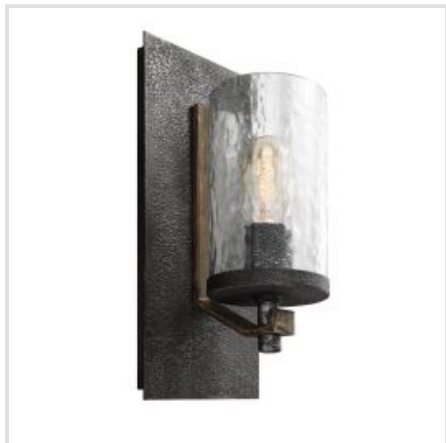

# GENERATION LIGHTING (FEISS) | ANGELO

Influenced by both rustic and industrial designs, the Angelo collection celebrates the beauty of rugged imperfection. The thick wavy glass shades complement the two-toned finish of Distressed Weathered Oak and a richly textured Slate Grey Metal finish.

**BRAND**

Generation Lighting  
(Feiss)

**GUARANTEE**

General 2 Year  
Guarantee

**QN-ANGELO1**

Angelo 1 Light Wall Light - Distressed Weathered Oak & Slate Grey Metal

**QN-ANGELO5**

Angelo 5 Light Chandelier - Distressed Weathered Oak & Slate Grey Metal

**QN-ANGELO6**

Angelo 6 Light Chandelier - Distressed Weathered Oak & Slate Grey Metal

**QN-ANGELO9**

Angelo 9 Light Chandelier - Distressed Weathered Oak & Slate Grey Metal

**Quintiesse**

(Part of Elstead Lighting Group)  
Elstead House  
Mill Lane  
Alton, GU34 2QJ,  
United Kingdom