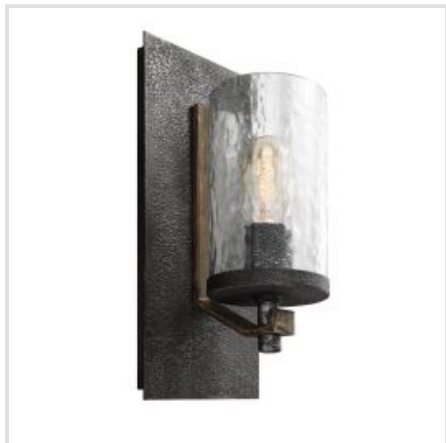

# GENERATION LIGHTING (FEISS) | ANGELO

Influenced by both rustic and industrial designs, the Angelo collection celebrates the beauty of rugged imperfection. The thick wavy glass shades complement the two-toned finish of Distressed Weathered Oak and a richly textured Slate Grey Metal finish.

**BRAND**

Generation Lighting  
(Feiss)

**GUARANTEE**

General 2 Year  
Guarantee

**QN-ANGELO1**

Angelo 1 Light Wall Light - Distressed Weathered Oak & Slate Grey Metal

**QN-ANGELO5**

Angelo 5 Light Chandelier - Distressed Weathered Oak & Slate Grey Metal

**QN-ANGELO8-ISLE**

Angelo 8 Light Isle Chandelier - Distressed Weathered Oak & Slate Grey Metal

**QN-ANGELO9**

Angelo 9 Light Chandelier - Distressed Weathered Oak & Slate Grey Metal