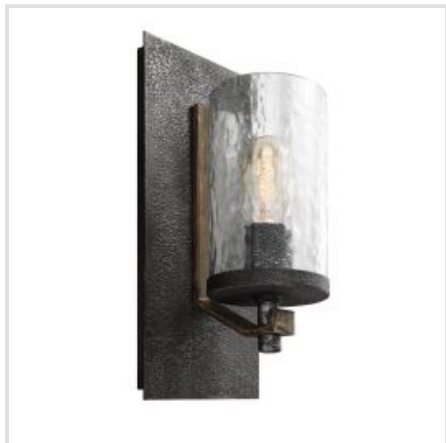

GENERATION LIGHTING (FEISS) | ANGELO

Influenced by both rustic and industrial designs, the Angelo collection celebrates the beauty of rugged imperfection. The thick wavy glass shades complement the two-toned finish of Distressed Weathered Oak and a richly textured Slate Grey Metal finish.

BRAND

Generation Lighting
(Feiss)

GUARANTEE

General 2 Year
Guarantee

QN-ANGELO1

Angelo 1 Light Wall Light - Distressed Weathered Oak & Slate Grey Metal

QN-ANGELO6

Angelo 6 Light Chandelier - Distressed Weathered Oak & Slate Grey Metal

QN-ANGELO8-ISLE

Angelo 8 Light Isle Chandelier - Distressed Weathered Oak & Slate Grey Metal

QN-ANGELO9

Angelo 9 Light Chandelier - Distressed Weathered Oak & Slate Grey Metal

Quintiesse

(Part of Elstead Lighting Group)
Elstead House
Mill Lane
Alton, GU34 2QJ,
United Kingdom