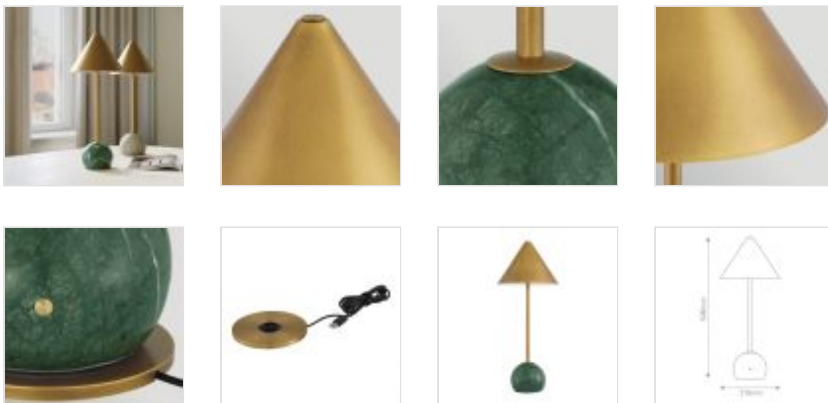

QNC-JOURNEY-RCTL-ABGM**Journey Green & Brass Cordless Table Lamp****DETAILS**

BRAND	Currey & Company
SUITABLE LOCATION	Interior
FINISH	Antique Brass/Green
FITTING HEIGHT	508mm
DIAMETER	216mm
POWER SOURCE	Rechargeable Battery
MAXIMUM WATTAGE	2W
NUMBER OF LAMPS	1
SOCKET	LED
INTEGRATED LED	Yes
LED LUMENS	153Lm
LED COLOUR TEMP	2700K
BUILD MATERIALS	Marble / Steel
SHADE MATERIAL	Steel With Antique Brass Finish
PRODUCT WEIGHT	2.16kg
BOX DIMENSIONS	55.5 X 25.5 X 25.5cm
BOX WEIGHT	3.09 Kg

**PRODUCT DETAILS**

The Journey Green & Brass Cordless Table Lamp packs a fashionable punch for a portable design. The antique brass finish on the long thin stem and the cone-shaped shade brings it a subdued sophisticated gleam, while the green marble globe on the bottom anchors the piece. At just over 500mm tall, the gold lamp has an on and off button and a battery-life indication light that alerts when it is time to recharge on the side of the base. Available: August. COMING SOON