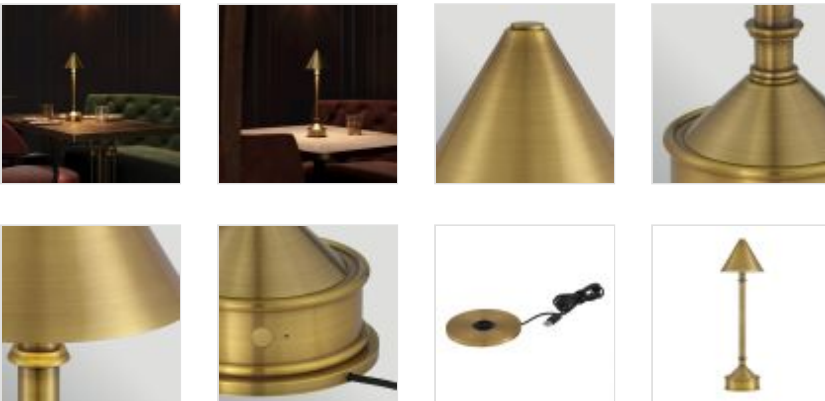

**QNC-TRAIPESE-RCTL-AB****Traipse Brass Cordless Table Lamp****DETAILS**

<b>BRAND</b>	Currey & Company
<b>SUITABLE LOCATION</b>	Interior
<b>FINISH</b>	Antique Brass
<b>FITTING HEIGHT</b>	457mm
<b>DIAMETER</b>	140mm
<b>POWER SOURCE</b>	Rechargeable Battery
<b>MAXIMUM WATTAGE</b>	2W
<b>NUMBER OF LAMPS</b>	1
<b>SOCKET</b>	LED
<b>INTEGRATED LED</b>	Yes
<b>LED LUMENS</b>	153Lm
<b>LED COLOUR TEMP</b>	2700K
<b>BUILD MATERIALS</b>	Steel
<b>SHADE MATERIAL</b>	Steel With Antique Brass Finish
<b>PRODUCT WEIGHT</b>	1.27kg
<b>BOX DIMENSIONS</b>	50.5 X 18.5 X 18.5cm
<b>BOX WEIGHT</b>	1.76 Kg

**PRODUCT DETAILS**

The Traipse Brass Cordless Table Lamp is a stylish lamp that has a way of getting around. The metal lamp in a polished brass finish is petite in size, and its base holds the on/off switch. The matching metal shade has a diffuser on the bottom. To recharge, simply place the the lamp on its separate charging pad. Available: September. COMING SOON