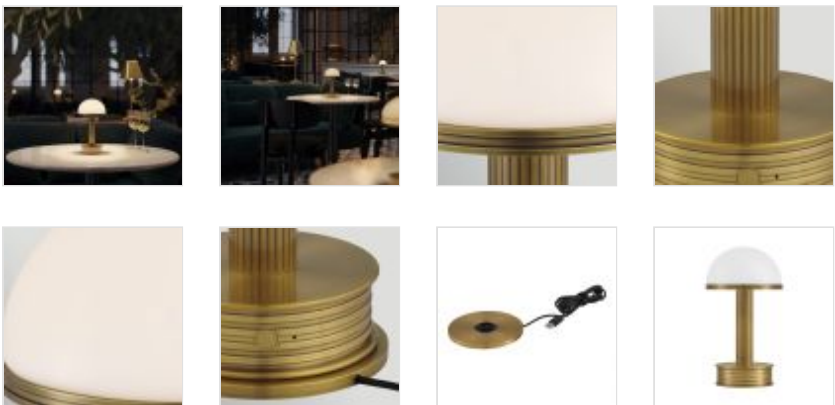

QNC-PROMENADE-RCTL-AB
Promenade Brass Cordless Table Lamp

DETAILS	
BRAND	Currey & Company
SUITABLE LOCATION	Interior
FINISH	Antique Brass/White
FITTING HEIGHT	260mm
DIAMETER	140mm
POWER SOURCE	Rechargeable Battery
MAXIMUM WATTAGE	2W
NUMBER OF LAMPS	1
SOCKET	LED
INTEGRATED LED	Yes
LED LUMENS	153Lm
LED COLOUR TEMP	2700K
BUILD MATERIALS	Steel / Glass
SHADE MATERIAL	Shiny Opal Glass
PRODUCT WEIGHT	1.27kg
BOX DIMENSIONS	41.5 X 18.5 X 18.5cm
BOX WEIGHT	1.71 Kg

PRODUCT DETAILS

The Promenade Brass Cordless Table Lamp will wander with you wherever you need an ambient light source. At 260mm high, the gold lamp glows in a polished brass finish with a glossy white glass cap. The on and off button is on the side of the base, as is the battery-life indication light that alerts when it is time to recharge. This little lamp is a stylish choice when the ultimate freedom of a cordless lamp is desired.