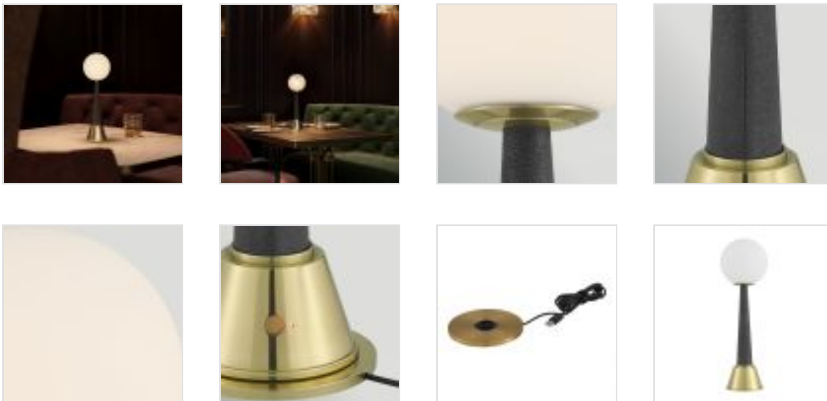

**QNC-SORTIE-RCTL-PBGS****Sortie Brass Cordless Table Lamp**

DETAILS	
<b>BRAND</b>	Currey & Company
<b>SUITABLE LOCATION</b>	Interior
<b>FINISH</b>	Aged Brass / Dark Grey / White
<b>FITTING HEIGHT</b>	406mm
<b>DIAMETER</b>	127mm
<b>POWER SOURCE</b>	Rechargeable Battery
<b>MAXIMUM WATTAGE</b>	2W
<b>NUMBER OF LAMPS</b>	1
<b>SOCKET</b>	LED
<b>INTEGRATED LED</b>	Yes
<b>LED LUMENS</b>	153Lm
<b>LED COLOUR TEMP</b>	2700K
<b>BUILD MATERIALS</b>	Steel / Faux Shagreen / Glass
<b>SHADE MATERIAL</b>	Opal Glass Globe
<b>PRODUCT WEIGHT</b>	1.02kg
<b>BOX DIMENSIONS</b>	50.5 X 18.5 X 18.5cm
<b>BOX WEIGHT</b>	1.50 Kg

**PRODUCT DETAILS**

The Sortie Brass Cordless Table Lamp is a gold lamp that is always ready for action. The metal base in a brass finish holds the on/off switch. The telescoping body of the petite lamp is covered in a dark gray faux shagreen, and a frosted opal glass globe sits atop the lamp. To recharge, simply place the Sortie on a separate charging pad.