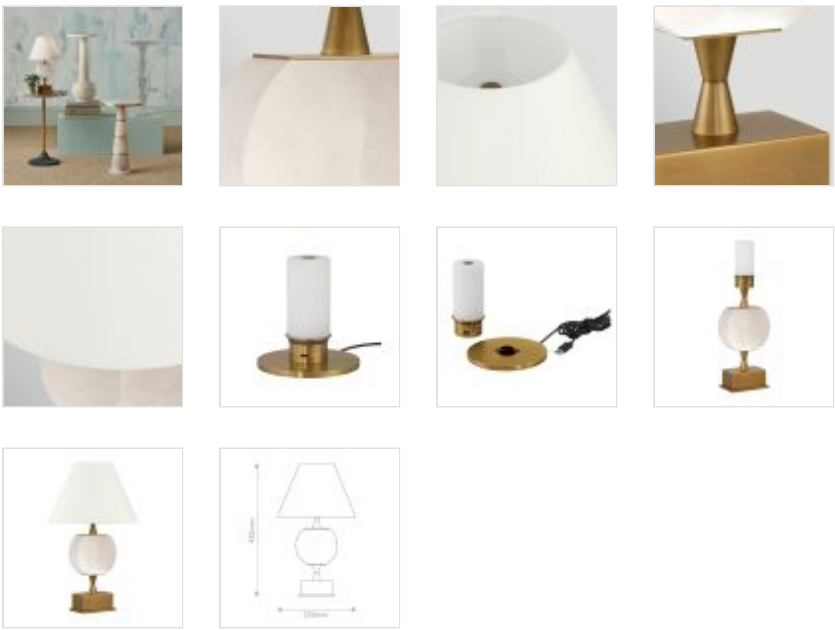

QNC-MEANDRO-RCTL-AB
Meandro Brass Cordless Table Lamp

DETAILS	
BRAND	Currey & Company
SUITABLE LOCATION	Interior
FINISH	White / Antique Brass
FITTING HEIGHT	432mm
DIAMETER	254mm
POWER SOURCE	Rechargeable Battery
MAXIMUM WATTAGE	3W
NUMBER OF LAMPS	1
SOCKET	LED
INTEGRATED LED	Yes
LED LUMENS	250Lm
LED COLOUR TEMP	2700K
BUILD MATERIALS	Alabaster / Steel / Fabric
SHADE MATERIAL	Off-White Shantung
PRODUCT WEIGHT	1.71kg
BOX DIMENSIONS	32 X 32 X 58.5cm
BOX WEIGHT	4.54 Kg

PRODUCT DETAILS

The Meandro White Cordless Table Lamp is composed of geometric metal forms in an antique brass finish that widen and narrow along its body. At the center, a disc of natural white alabaster is clasped between the metal elements, showcasing the stone's subtle veining. A white hardback empire shade completes the design, which is powered by a rechargeable bulb for cordless use. The fixture is dimmable.