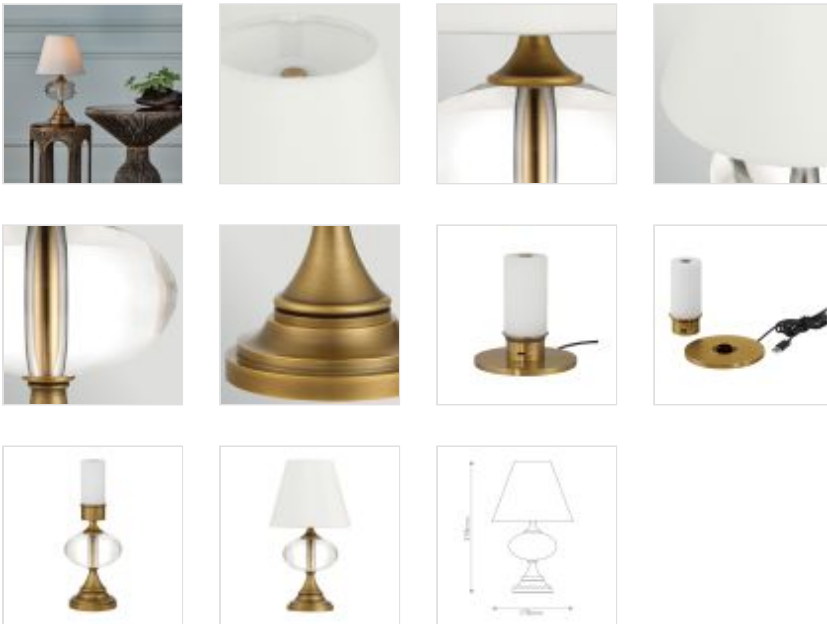

QNC-SASHAY-RCTL-AB**Sashay Brass Cordless Table Lamp****DETAILS**

BRAND	Currey & Company
SUITABLE LOCATION	Interior
FINISH	Clear / Antique Brass
FITTING HEIGHT	318mm
DIAMETER	178mm
POWER SOURCE	Rechargeable Battery
MAXIMUM WATTAGE	3W
NUMBER OF LAMPS	1
SOCKET	LED
INTEGRATED LED	Yes
LED LUMENS	250Lm
LED COLOUR TEMP	2700K
BUILD MATERIALS	Optic Crystal / Steel / Fabric
SHADE MATERIAL	Off-White Shantung
PRODUCT WEIGHT	2.45kg
BOX DIMENSIONS	55.5 X 25.5 X 25.5cm
BOX WEIGHT	3.38 Kg

**PRODUCT DETAILS**

The Sashay Brass Cordless Table Lamp features an oblong optic crystal globe intersected by a slender metal stem, both decorative and structural. The metalwork is finished in polished antique brass, complementing the clarity of the crystal detail. A white hardback shade tops the lamp, which is powered by a rechargeable bulb for convenient cordless use. The fixture is dimmable. Available: August. COMING